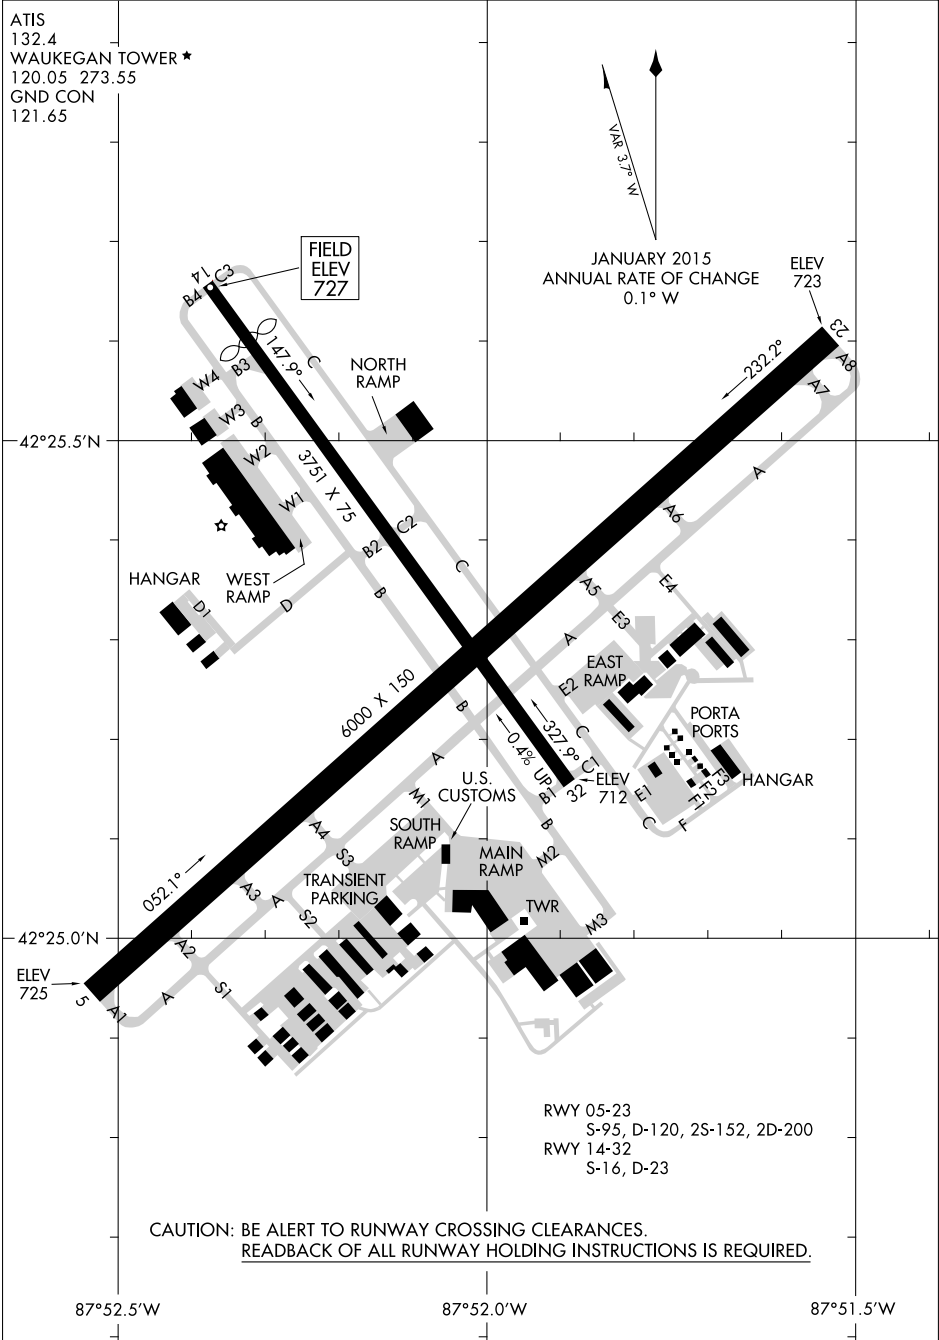

# AIRPORT DIAGRAM

AL-5324 (FAA)

WAUKEGAN NATIONAL(UGN)  
CHICAGO/WAUKEGAN, ILLINOIS

ATIS  
132.4  
WAUKEGAN TOWER ★  
120.05 273.55  
GND CON  
121.65

JANUARY 2015  
ANNUAL RATE OF CHANGE  
0.1° W

FIELD  
ELEV  
727

ELEV  
723

EC-3: 06 DEC 2018 to 03 JAN 2019

EC-3: 06 DEC 2018 to 03 JAN 2019